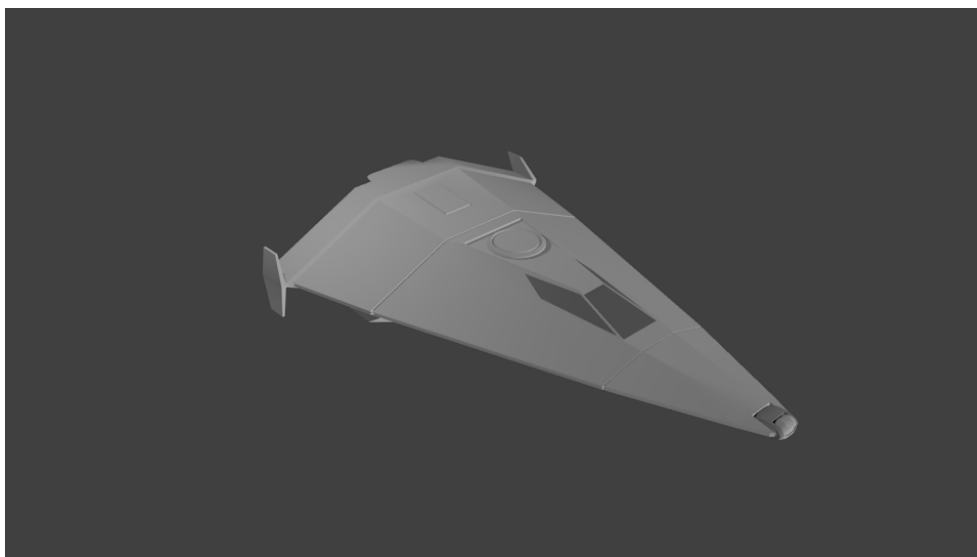

Small Craft – The Gig revisited...

Well I had this model for a while. But it lacked a certain something. Now what might that be? Interior? Landing gear? A mounted Weapon? Drive exhaust trails? A Pilot?

Let's have a look...

Vol;Name;TL;Free;Gs;Fuel;Duration;MCR;Computer;Notes
20 ;Gig ;15 ;7.5 ;8 ;2t;5 weeks ;18.3 ;Model/2 ;B, C

20ton Gig WIP 01

I could be color.

This is a larger 30ton variant. But you get the idea. I'm on a mission to texture all my existing models.