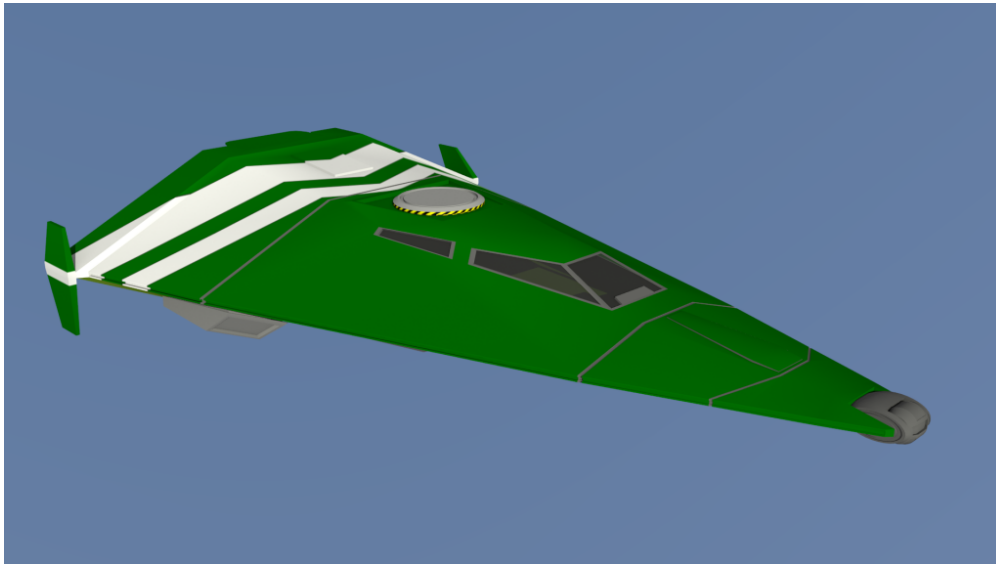

Small Craft – The Gig revisited...

Well I had this model for a while. But it lacked a certain something. Now what might that be? Interior? Landing gear? A mounted Weapon? Drive exhaust trails? A Pilot?

Let's have a look...

Vol;Name;TL;Free;Gs;Fuel;Duration;MCR;Computer;Notes
20 ;Gig ;15 ;7.5 ;8 ;2t;5 weeks ;18.3 ;Model/2 ;B, C

20ton Gig WIP 01

I could be color.

This is a larger 30ton variant. But you get the idea. I'm on a mission to texture all my existing models.