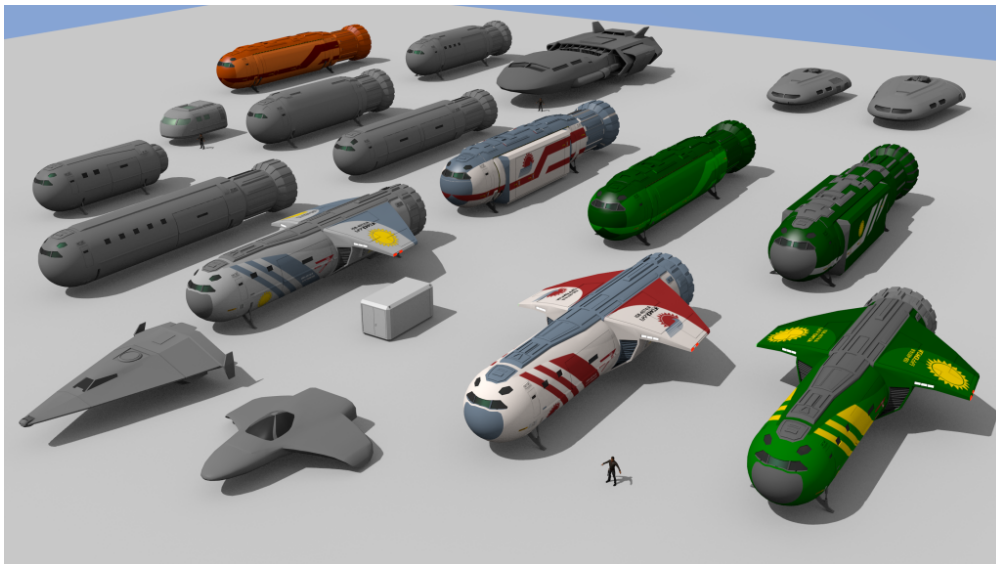

Small Craft – An Overview

The mission of this site is to eventually model and texture all the common and some less common adventure class starships (ACS) from Classic Traveller (CT). As of now I have modelled a good batch of craft that need a livery badly.

In order to see which ships or boats need one and to keep track of where I am with this venture I frequently render a group shot or parade of all (significant) models and texture variants. Of course I actually produced more texture variants for some than shown in the render below, but some were simply not to my liking. No need to bother anyone with those.