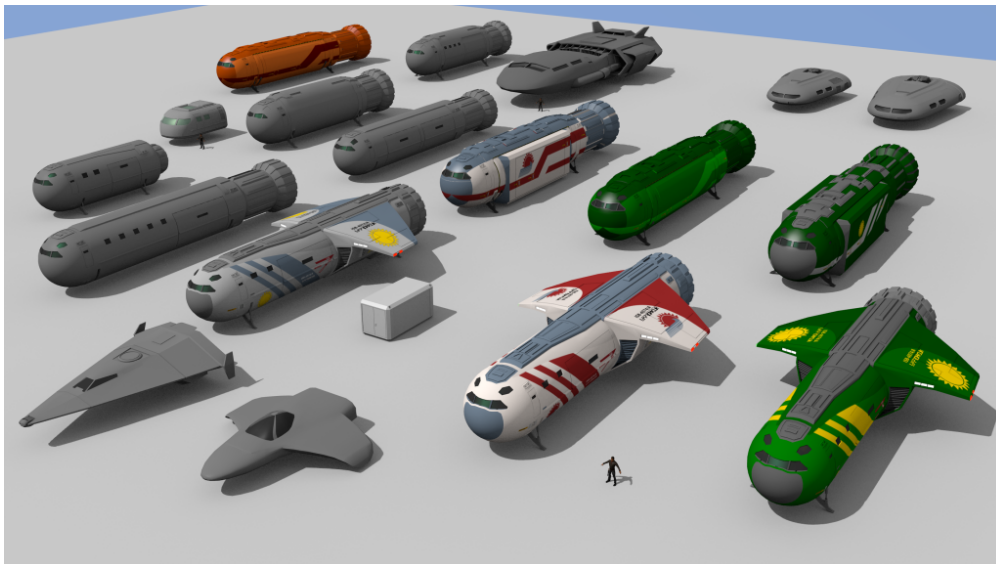

# Small Craft – An Overview

The mission of this site is to eventually model and texture all the common and some less common adventure class starships (ACS) from Classic Traveller (CT). As of now I have modelled a good batch of craft that need a livery badly.

In order to see which ships or boats need one and to keep track of where I am with this venture I frequently render a group shot or parade of all (significant) models and texture variants. Of course I actually produced more texture variants for some than shown in the render below, but some were simply not to my liking. No need to bother anyone with those.