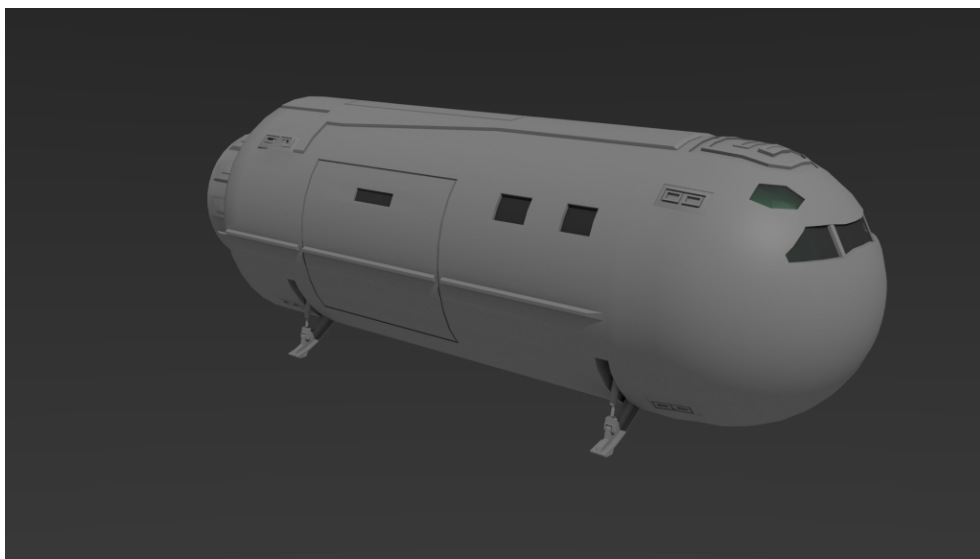

# Small Craft – 20ton Launch

Now that I am addressing Classic Traveller small craft again, the 20dt Launch was just begging to be built from the basic ship's boat frame.

Vol	Name	TL	Free	Gs	Fuel	Duration	MCr	Computer	Notes
20	Launch	9	11	1	0.5t	5 weeks	12.9	Model/1bis	C, L0

20ton Launch

The 30ton Ship's Boat and 20ton Launch share the same diameter hull and front section. As visible at the cockpit window configuration these craft have three windows out front. The 50ton Modular Cutter and the 40ton Research Pinnacle however share a 6m diameter hull and the same front section to. These cockpits have four windows out front.