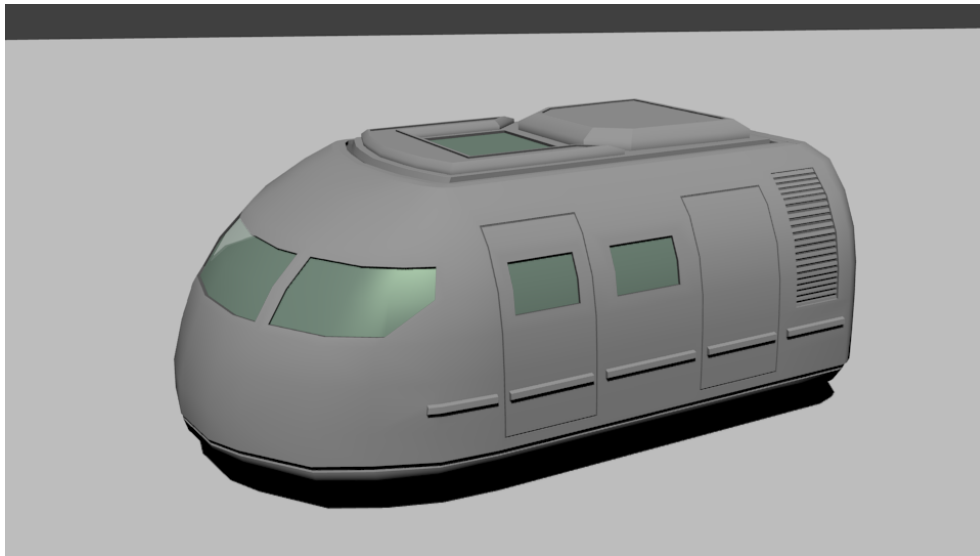

Small Craft – 10 ton Sloop

Just a quick model of a tiny craft designed by HG_B over at CotI forums.

10ton Intrasystem Sloop

And for the livery I think I'm going in the direction of a classic VW T1 bus... ☺