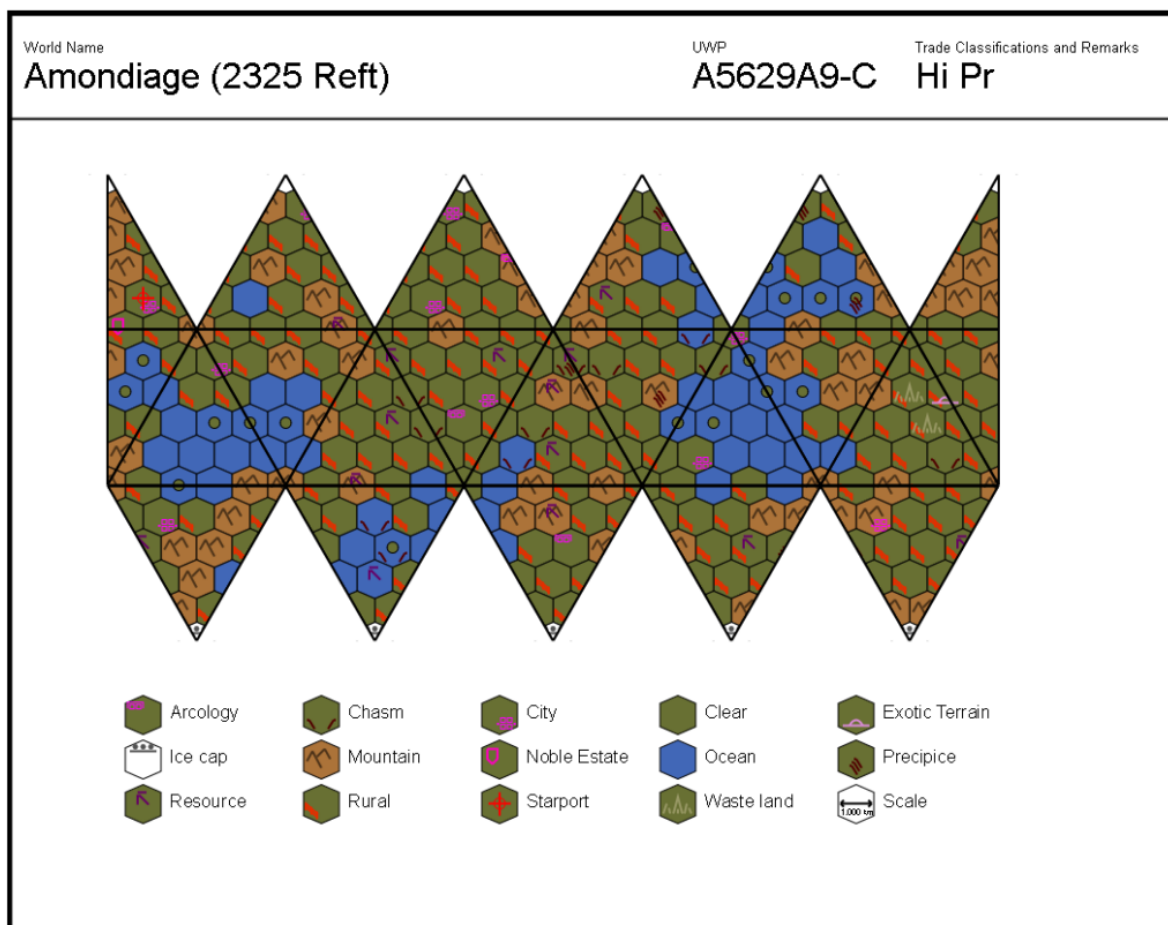

Meisterspieler: Amondiage

Amondiage

Old Islands Subsector , Reft Sector

Voyageur reached Amondiage in 4618.

Amondiage constructed a fleet of interstellar spaceships that eventually rose to four (Asterix, Infinite, unknown, unknown), starting in 4861. St. Denis, Acadie, Quichotte, Sansterre, and Joyeuse were settled from Amondiage.

Description based on UWP

Amondiage has an Excellent Starport with shipyards able of handling Starships up to the Overhaul level, and provides **Refined** fuel. The main world is roughly 9,600–10,399 kilometers in diameter, and is a **Medium terrestrial**. The atmosphere has a pressure of 0.71 to 1.49 atmospheres The atmosphere is a standard oxygen/nitrogen mix, which is breathable without assistance. The surface is roughly 15–24 percent surface water (or similar fluid), which qualifies it as a **Dry world** world. The main world has a general population of 1 Billion to 10 Billion (P,000,000,000) local residents, which qualifies it as a **High population** world. The local government is characterized as **Charismatic Dictator**, with government by a single leader enjoying the confidence of the citizens. Visitors may find the law highly restrictive as **weapons outside the home** are regulated or restricted by local authorities. Technology is described as Average Imperial (See

TL chart).

Amondiage

System Data

Orbit	Decimal Orbit	Orbital Distance	Name	Content Type	UWP	TCs and Remarks
Primary				Star	G1 V	
0	0	0.2 AU		Worldlet	F1308BA-5	De Ph Na Po Tz
1	1.2	0.46 AU		Gas Giant	Size: Q	
	cee	289800 km		Rad world	Y652000-0	Ba Po Sa Lk