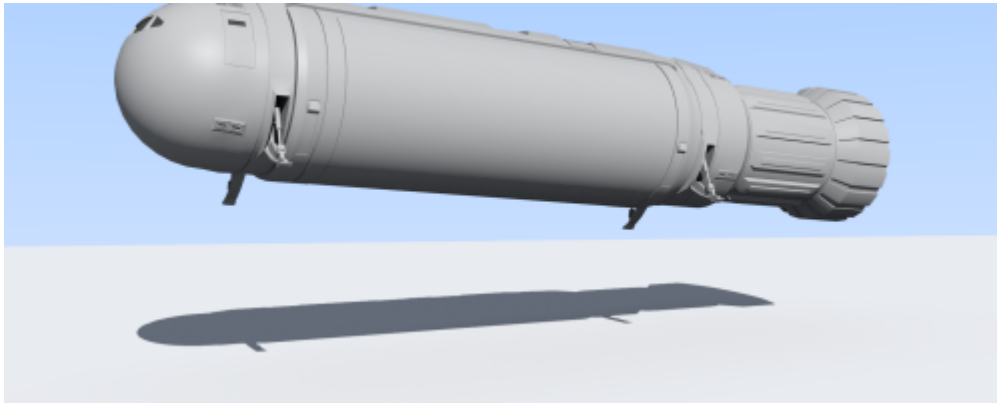

News – Updated articles of the past...

I recently updated the article about my 50ton Modular Cutter setting out a module and ATV. Have a look...

Modular Cutter w ContModule

Patrol Cruiser

Cunningham

Modular Cutter

- SAR Modular Cutter

Module Setout

- Landing Cutter

Various Small Craft

- 20ton Launch

Research Pinnacle

Combi Carrier

More to come...