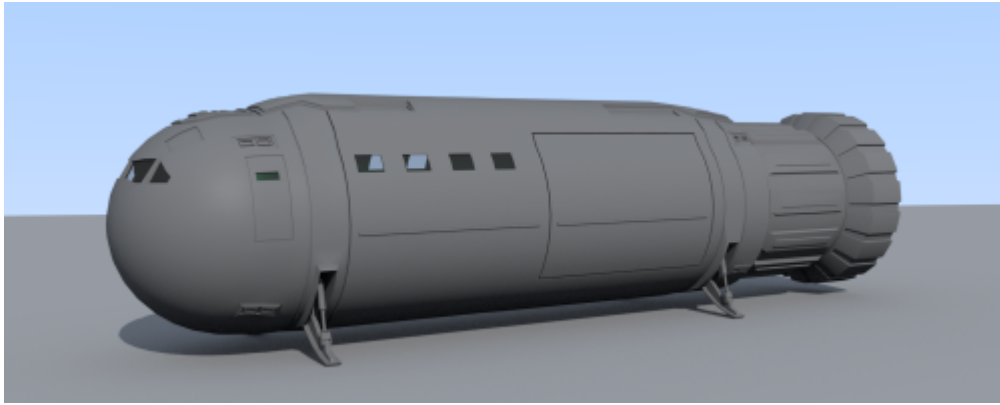

News – Updated articles of the past...

I recently updated the article about my 50ton Modular Cutter setting out a module and ATV. Have a look...

Modular Cutter w ContModule

Patrol Cruiser

Cunningham

Modular Cutter

- SAR Modular Cutter

Module Setout

- Landing Cutter

Various Small Craft

- 20ton Launch

Research Pinnacle

Combi Carrier

More to come...