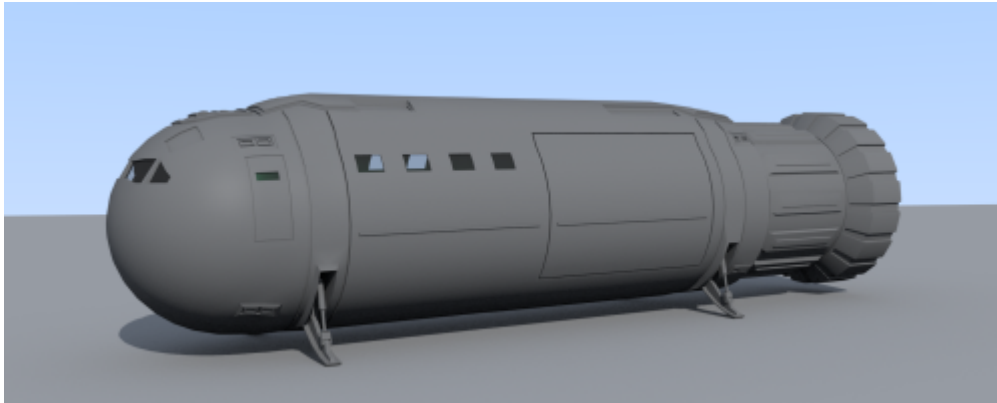

News – Updated articles of the past...

I recently updated the article about my 50ton Modular Cutter setting out a module and ATV. Have a look...

Modular Cutter w ContModule

Patrol Cruiser

Cunningham

Modular Cutter

- SAR Modular Cutter

Module Setout

- Landing Cutter

Various Small Craft

- 20ton Launch

Research Pinnacle

Combi Carrier

More to come...