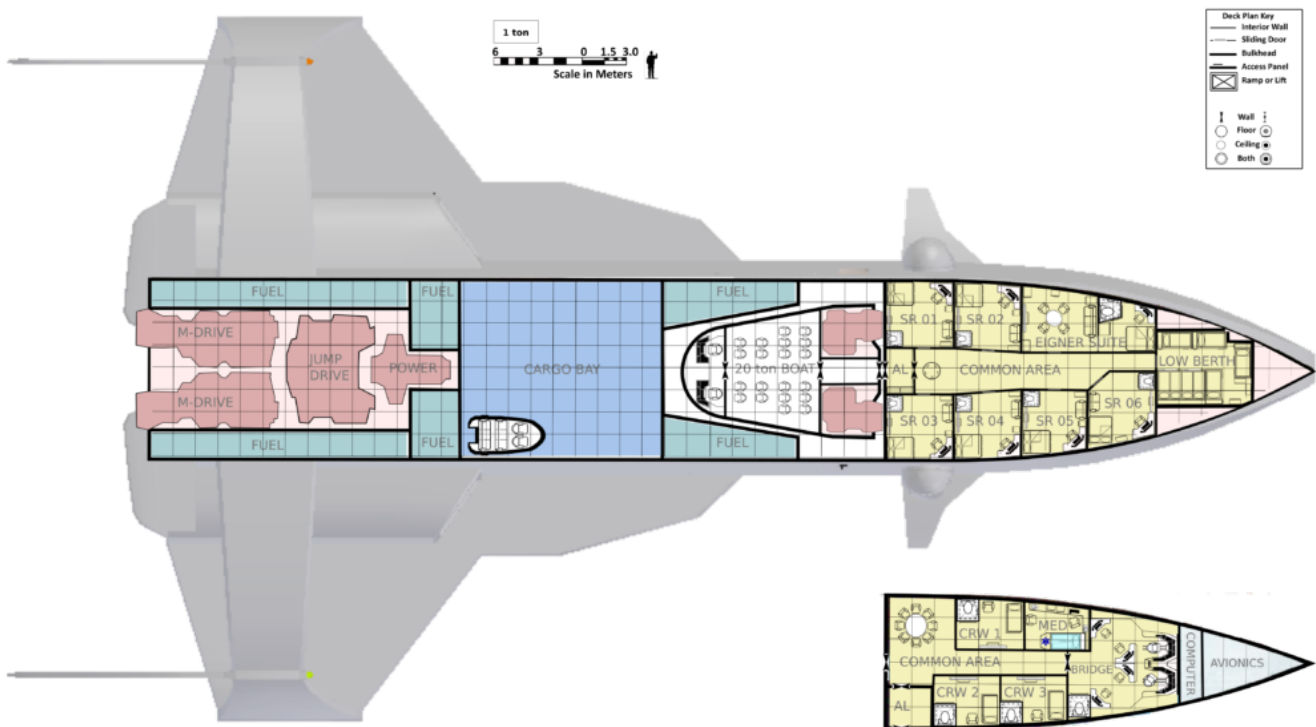

and its deckplan...