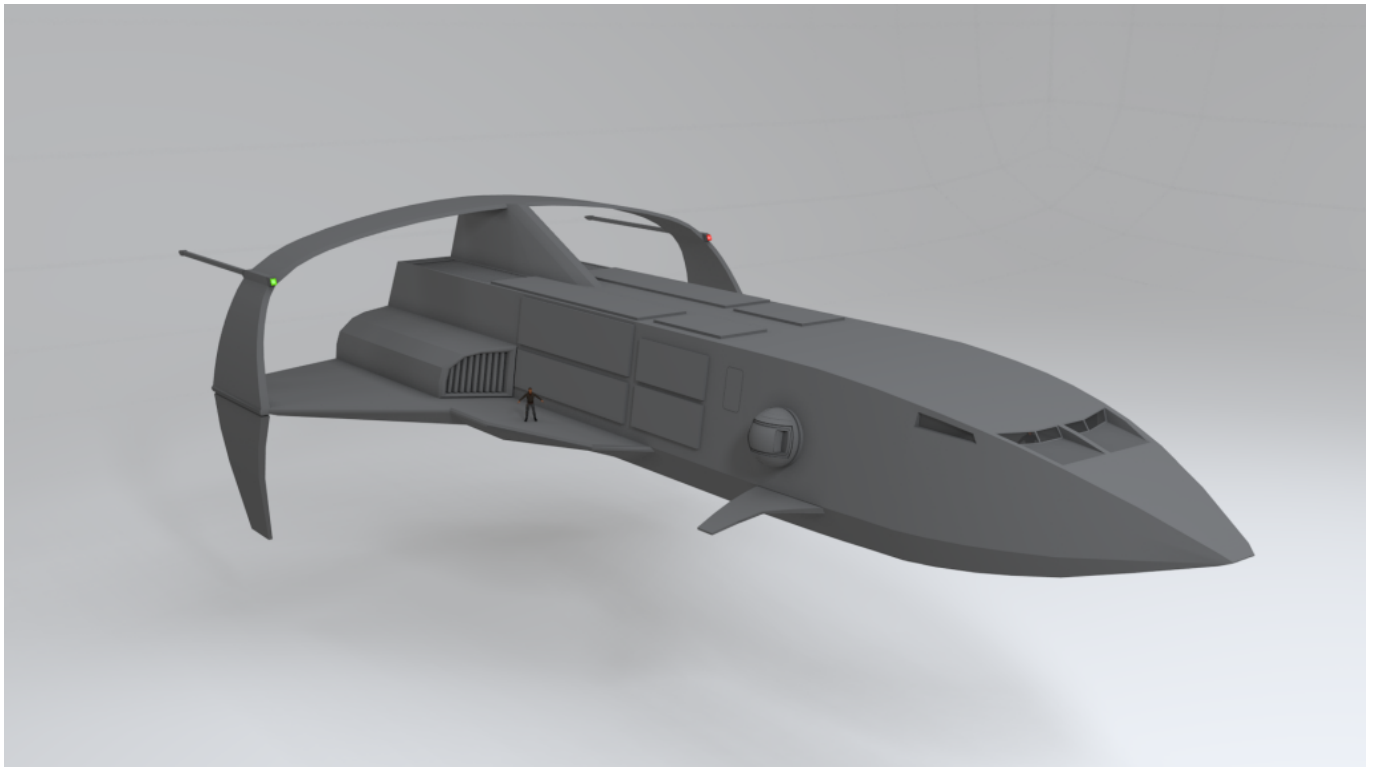

My own Traveller Designs & Deck Plans

Challenge Class – Type R 400dt Subsidized Merchant