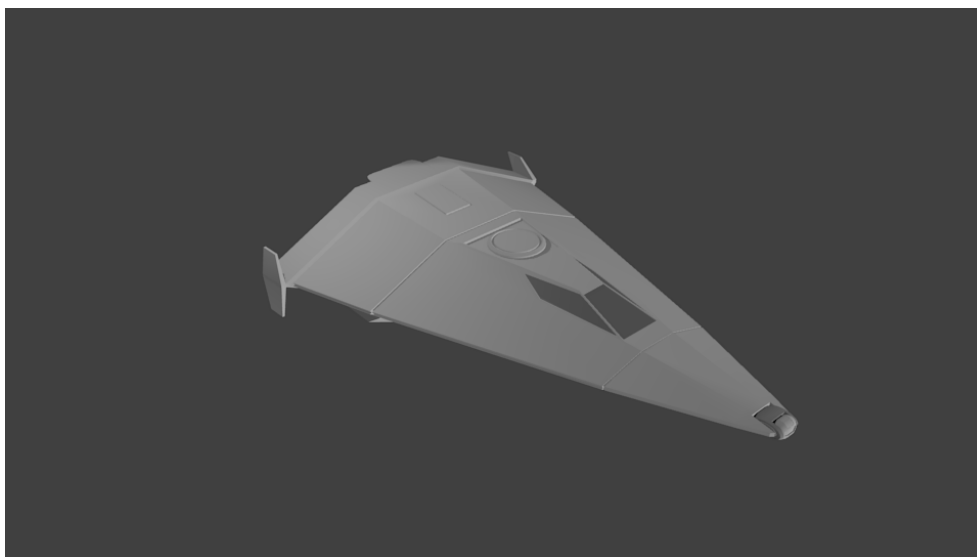

Small Craft – The Gig revisited...

Well I had this model for a while. But it lacked a certain something. Now what might that be? Interior? Landing gear? A mounted Weapon? Drive exhaust trails? A Pilot?

Let's have a look...

Vol;Name;TL;Free;Gs;Fuel;Duration;Mcr;Computer;Notes
20 ;Gig ;15 ;7.5 ;8 ;2t;5 weeks ;18.3 ;Model/2 ;B, C

20ton Gig WIP 01

I could be color.

This is a larger 30ton variant. But you get the idea. I'm on a mission to texture all my existing models.