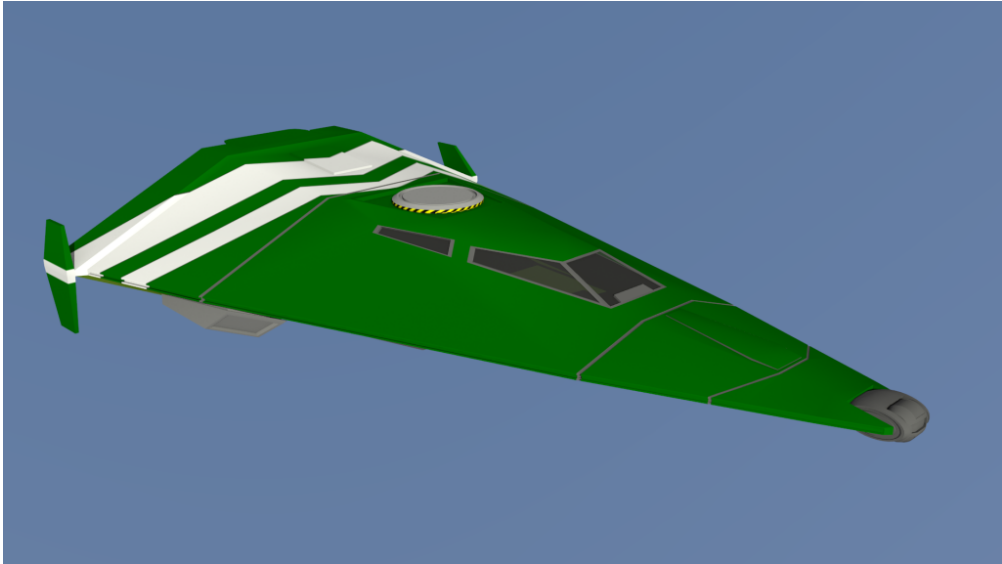

Small Craft – The Gig revisited...

Well I had this model for a while. But it lacked a certain something. Now what might that be? Interior? Landing gear? A mounted Weapon? Drive exhaust trails? A Pilot?

Let's have a look...

Vol;Name;TL;Free;Gs;Fuel;Duration;Mcr;Computer;Notes
20 ;Gig ;15 ;7.5 ;8 ;2t;5 weeks ;18.3 ;Model/2 ;B, C

20ton Gig WIP 01

I could be color.

This is a larger 30ton variant. But you get the idea. I'm on a mission to texture all my existing models.