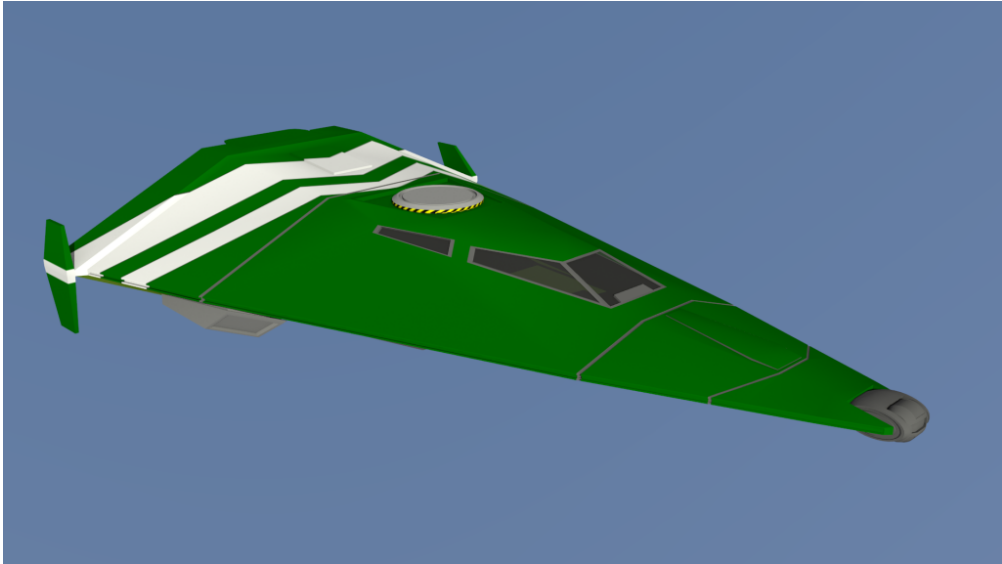

# Small Craft – The Gig revisited...

Well I had this model for a while. But it lacked a certain something. Now what might that be? Interior? Landing gear? A mounted Weapon? Drive exhaust trails? A Pilot?

Let's have a look...

Vol;Name;TL;Free;Gs;Fuel;Duration;Mcr;Computer;Notes
20 ; <a href="#">Gig</a> ;15 ;7.5 ;8 ;2t;5 weeks ;18.3 ;Model/2 ;B, C

20ton Gig WIP 01

I could be color.

This is a larger 30ton variant. But you get the idea. I'm on a mission to texture all my existing models.