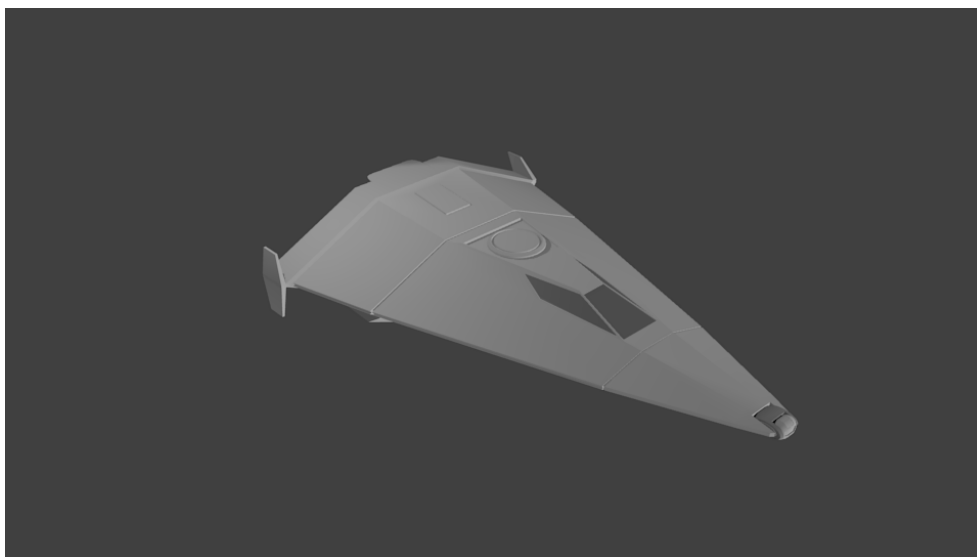

# Small Craft – The Gig revisited...

Well I had this model for a while. But it lacked a certain something. Now what might that be? Interior? Landing gear? A mounted Weapon? Drive exhaust trails? A Pilot?

Let's have a look...

Vol;Name;TL;Free;Gs;Fuel;Duration;Mcr;Computer;Notes
20 ; <a href="#">Gig</a> ;15 ;7.5 ;8 ;2t;5 weeks ;18.3 ;Model/2 ;B, C

20ton Gig WIP 01

I could be color.

This is a larger 30ton variant. But you get the idea. I'm on a mission to texture all my existing models.