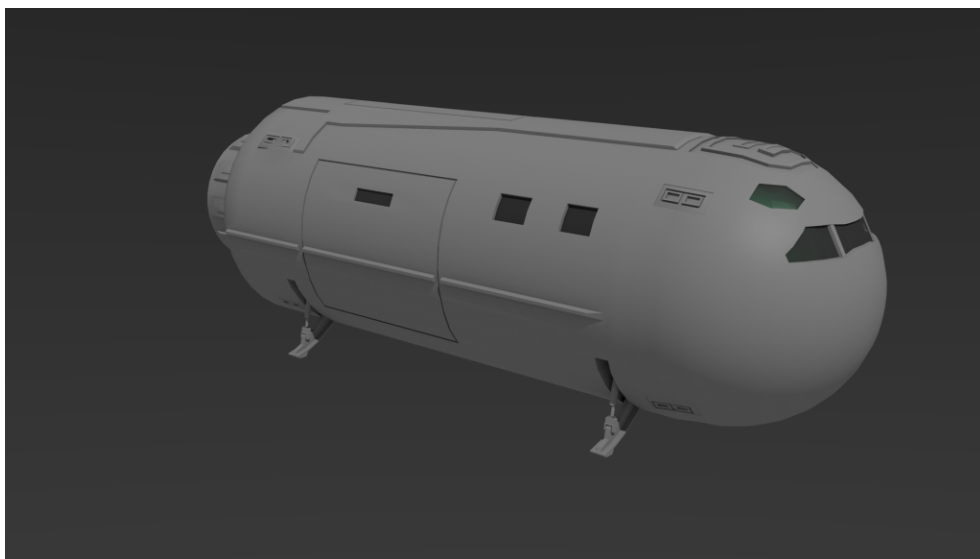

Small Craft – 20ton Launch

Now that I am addressing Classic Traveller small craft again, the 20dt Launch was just begging to be built from the basic ship's boat frame.

Vol	Name	TL	Free	Gs	Fuel	Duration	MCr	Computer	Notes
20	Launch	9	11	1	0.5t	5 weeks	12.9	Model/1bis	C, L0

20ton Launch

The 30ton Ship's Boat and 20ton Launch share the same diameter hull and front section. As visible at the cockpit window configuration these craft have three windows out front. The 50ton Modular Cutter and the 40ton Research Pinnacle however share a 6m diameter hull and the same front section to. These cockpits have four windows out front.