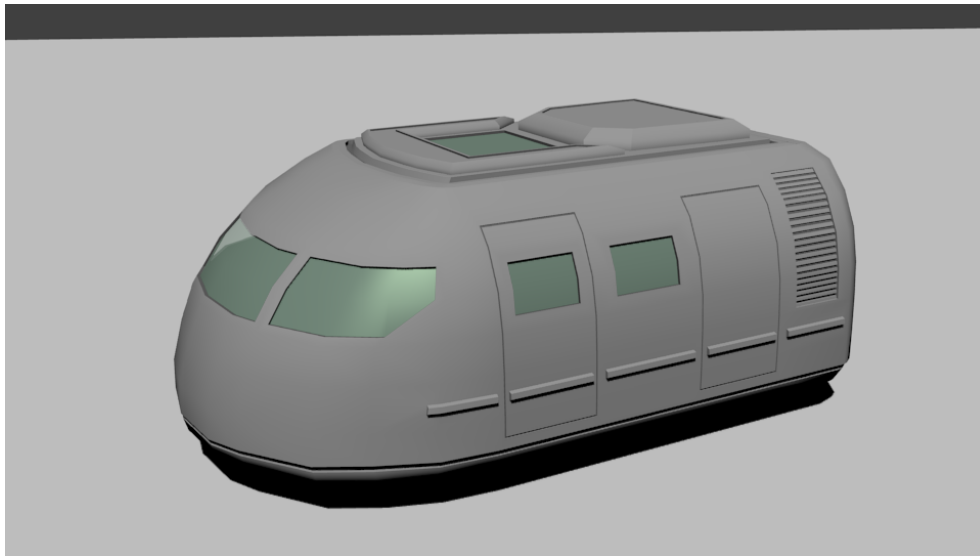

# Small Craft – 10 ton Sloop

Just a quick model of a tiny craft designed by HG\_B over at CotI forums.

10ton Intrasystem Sloop

And for the livery I think I'm going in the direction of a classic VW T1 bus... ☺