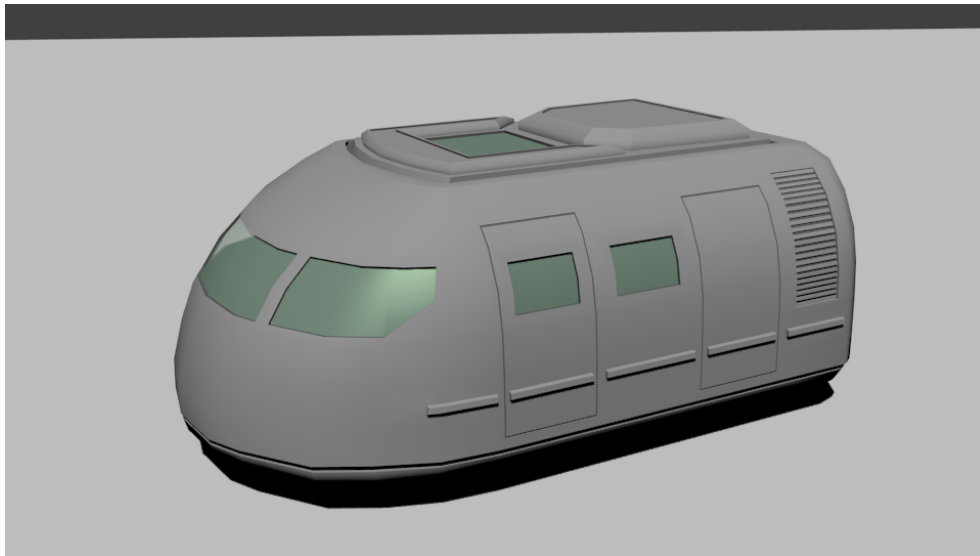

Small Craft – 10 ton Sloop

Just a quick model of a tiny craft designed by [HG_B over at CotI](#) forums.

10ton Intrasystem Sloop

And for the livery I think I'm going in the direction of a classic [VW T1](#) bus... ☺