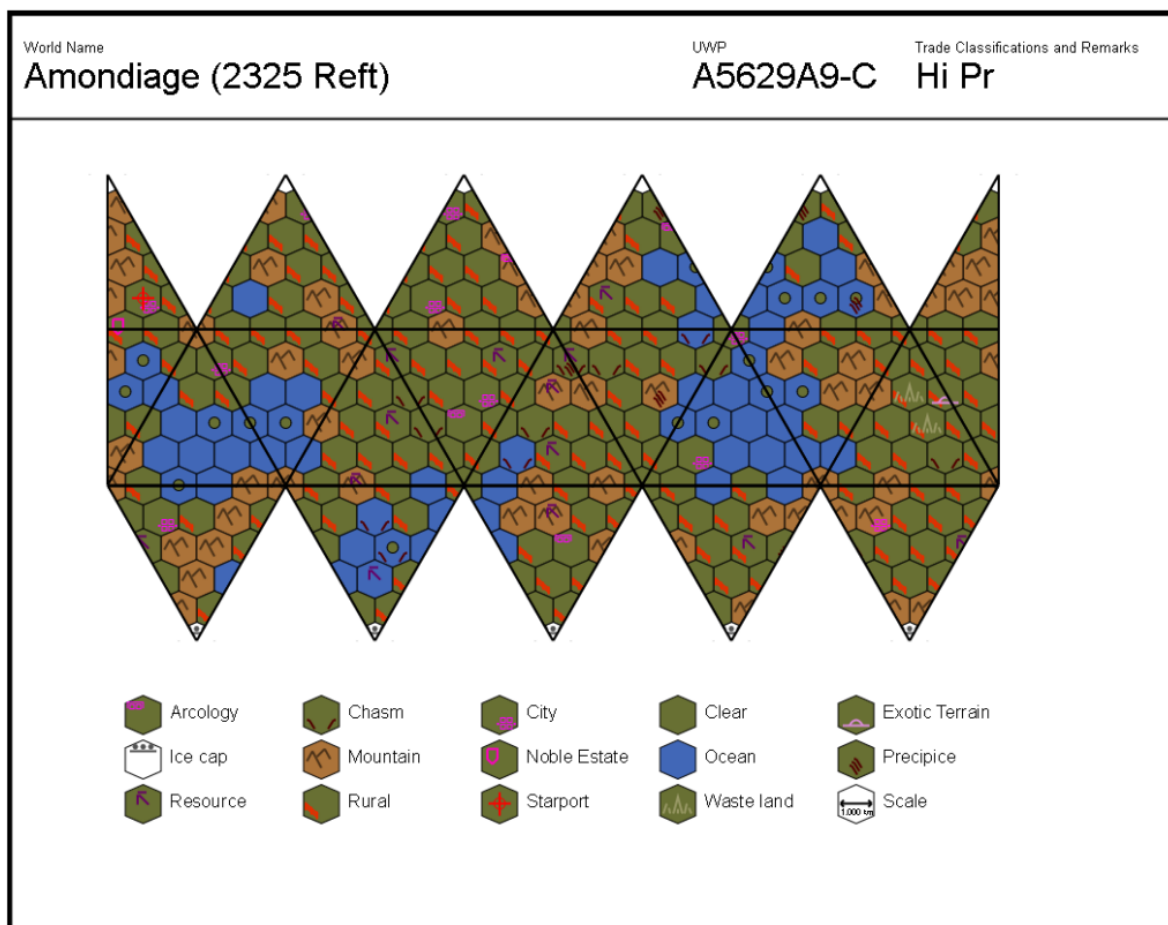

TL chart).

Amondiage

System Data

Orbit	Decimal Orbit	Orbital Distance	Name	Content Type	UWP	TCs and Remarks
Primary				Star	G1 V	
0	0	0.2 AU		Worldlet	F1308BA-5	De Ph Na Po Tz
1	1.2	0.46 AU		Gas Giant	Size: Q	
	cee	289800 km		Rad world	Y652000-0	Ba Po Sa Lk