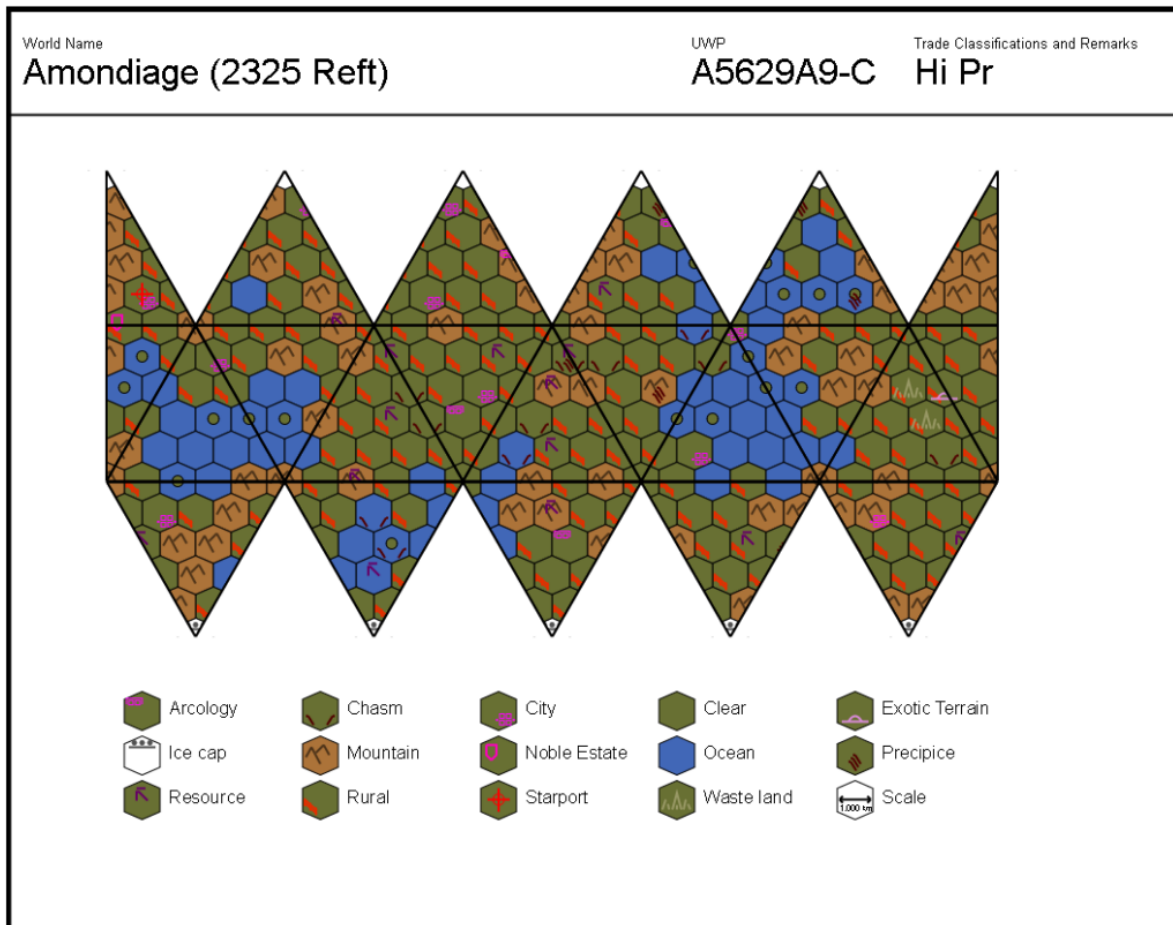

Meisterspieler: Amondiage

Amondiage

[Old Islands Subsector](#), [Reft Sector](#)

Voyageur reached Amondiage in 4618.

Amondiage constructed a fleet of interstellar spaceships that eventually rose to four (Asterix, Infinite, unknown, unknown), starting in 4861. St. Denis, Acadie, Quichotte, Sansterre, and Joyeuse were settled from Amondiage.

Description based on UWP

Amondiage has an Excellent Starport with shipyards able of handling Starships up to the Overhaul level, and provides **Refined** fuel. The main world is roughly 9,600–10,399 kilometers in diameter, and is a **Medium terrestrial**. The atmosphere has a pressure of 0.71 to 1.49 atmospheres The atmosphere is a standard oxygen/nitrogen mix, which is breathable without assistance. The surface is roughly 15–24 percent surface water (or similar fluid), which qualifies it as a **Dry world** world. The main world has a general population of 1 Billion to 10 Billion (P,000,000,000) local residents, which qualifies it as a **High population** world. The local government is characterized as **Charismatic Dictator**, with government by a single leader enjoying the confidence of the citizens. Visitors may find the law highly restrictive as **weapons outside the home** are regulated or restricted by local authorities. Technology is described as Average Imperial (See

[TL chart](#)).

Amondiage

System Data

Orbit	Decimal Orbit	Orbital Distance	Name	Content Type	UWP	TCs and Remarks
Primary				Star	G1 V	
0	0	0.2 AU		Worldlet	F1308BA-5	De Ph Na Po Tz
1	1.2	0.46 AU		Gas Giant	Size: Q	
	cee	289800 km		Rad world	Y652000-0	Ba Po Sa Lk