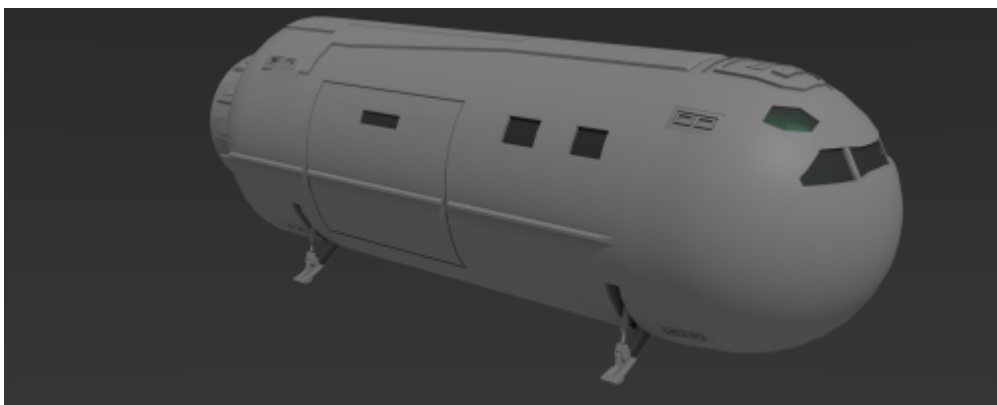

News – Updated articles of the past...

I recently updated the article about my 50ton Modular Cutter setting out a module and ATV. Have a look...

Modular Cutter w ContModule

Patrol Cruiser

Cunningham

Modular Cutter

- SAR Modular Cutter

Module Setout

- Landing Cutter

Various Small Craft

- 20ton Launch

Research Pinnacle

Combi Carrier

More to come...