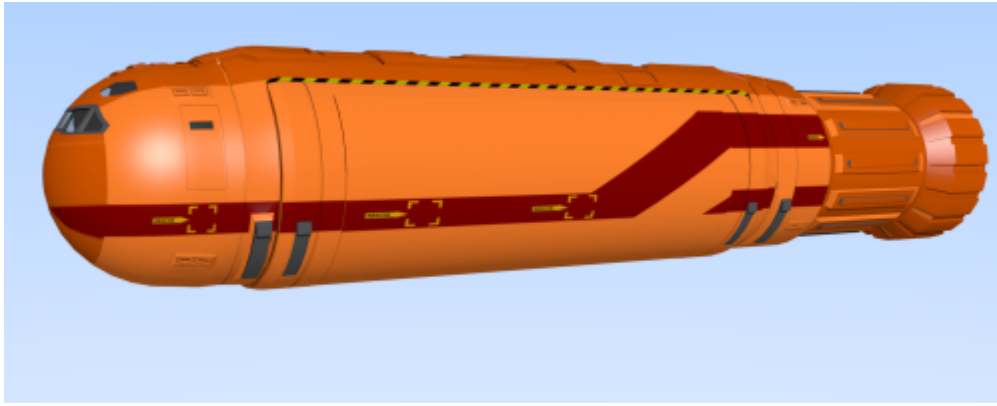

News – Updated articles of the past...

I recently updated the article about my 50ton Modular Cutter setting out a module and ATV. Have a look...

Modular Cutter w ContModule

Patrol Cruiser

Cunningham

Modular Cutter

- SAR Modular Cutter

Module Setout

- Landing Cutter

Various Small Craft

- 20ton Launch

Research Pinnacle

Combi Carrier

More to come...