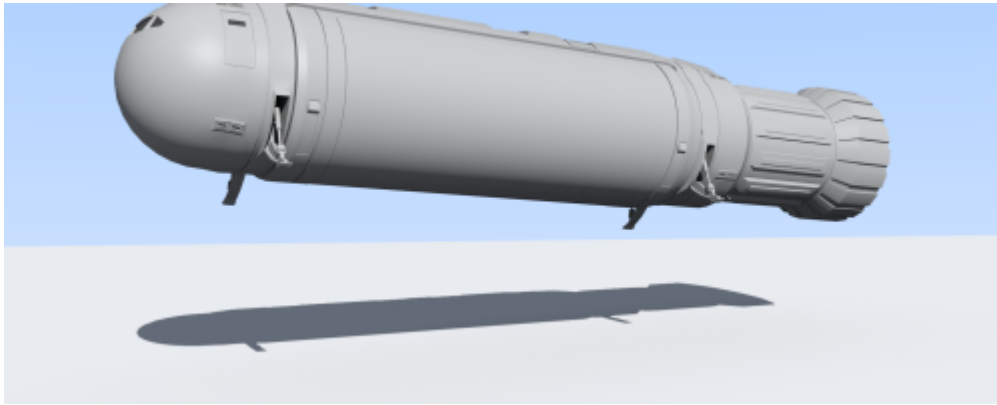

News – Updated articles of the past...

I recently updated the article about my 50ton Modular Cutter setting out a module and ATV. Have a look...

Modular Cutter w ContModule

Patrol Cruiser

Cunningham

Modular Cutter

- SAR Modular Cutter

Module Setout

- Landing Cutter

Various Small Craft

- 20ton Launch

Research Pinnacle

Combi Carrier

More to come...