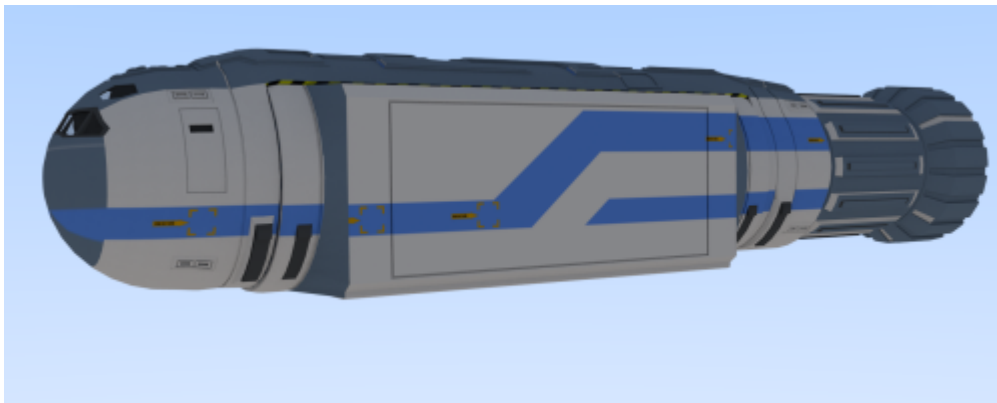

News – Updated articles of the past...

I recently updated the article about my 50ton Modular Cutter setting out a module and ATV. Have a look...

Modular Cutter w ContModule

Patrol Cruiser

Cunningham

Modular Cutter

- SAR Modular Cutter

Module Setout

- Landing Cutter

Various Small Craft

- 20ton Launch

Research Pinnacle

Combi Carrier

More to come...