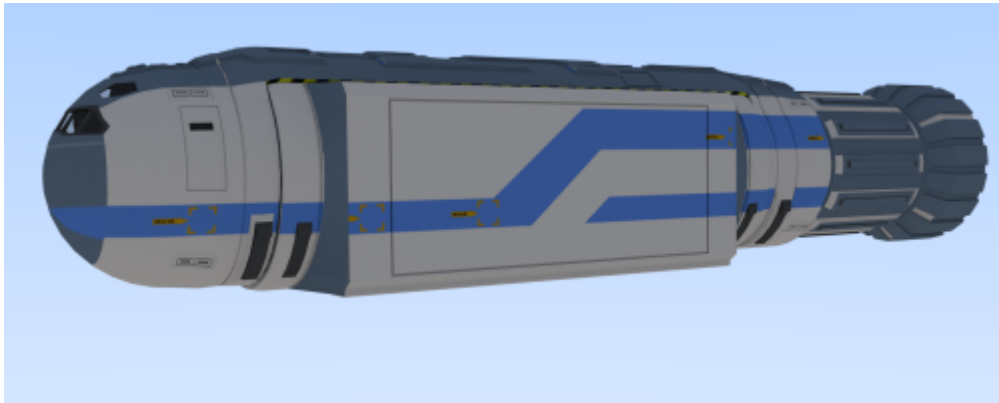

News – Updated articles of the past...

I recently updated the article about my 50ton Modular Cutter setting out a module and ATV. Have a look...

Modular Cutter w ContModule

Patrol Cruiser

Cunningham

Modular Cutter

- SAR Modular Cutter

Module Setout

- Landing Cutter

Various Small Craft

- 20ton Launch

Research Pinnacle

Combi Carrier

More to come...