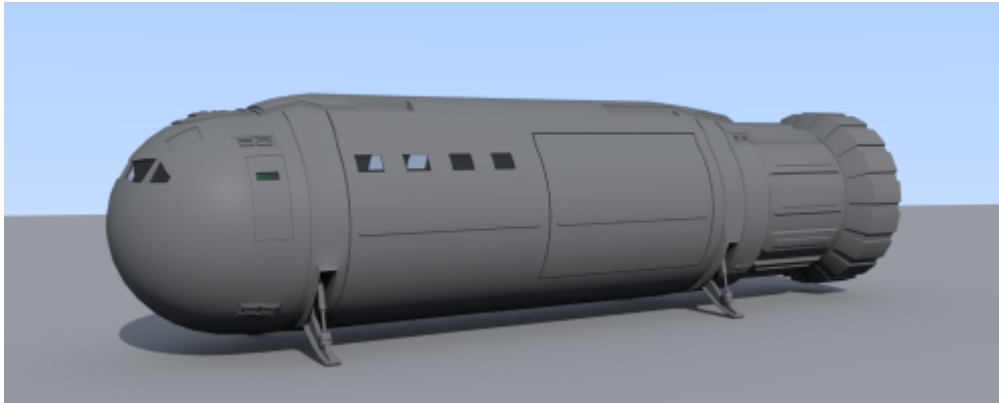

News – Updated articles of the past...

I recently updated the article about my 50ton Modular Cutter setting out a module and ATV. Have a look...

Modular Cutter w ContModule

Patrol Cruiser

Cunningham

Modular Cutter

- SAR Modular Cutter

Module Setout

- Landing Cutter

Various Small Craft

- 20ton Launch

Research Pinnacle

Combi Carrier

More to come...