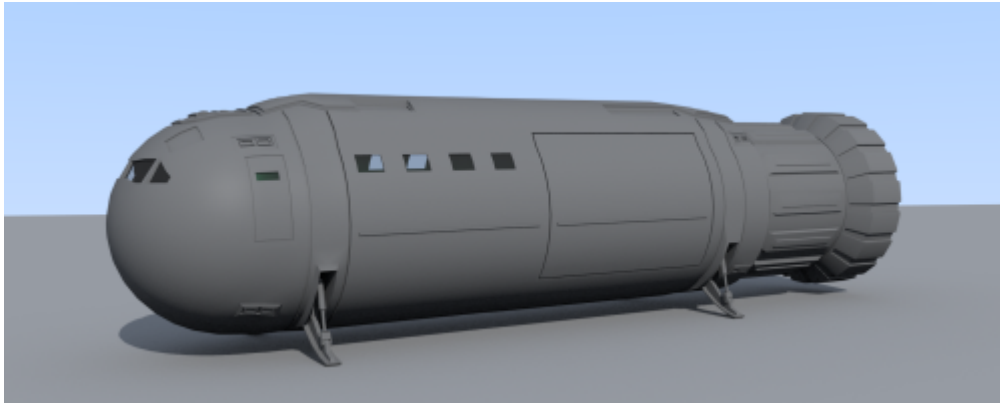

News – Updated articles of the past...

I recently updated the article about my 50ton Modular Cutter setting out a module and ATV. Have a look...

Modular Cutter w ContModule

Patrol Cruiser

Cunningham

Modular Cutter

- SAR Modular Cutter

Module Setout

- Landing Cutter

Various Small Craft

- 20ton Launch

Research Pinnacle

Combi Carrier

More to come...