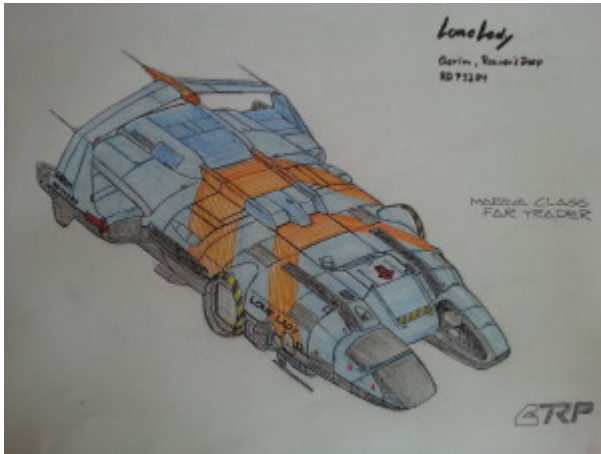

The tail number states homeworld, ship type, registration number and sector abbreviation and says "Gerim, A2-58738 RD" (RD for Reaver's Deep).

Next image shows the ship grounded with an open Airlock...