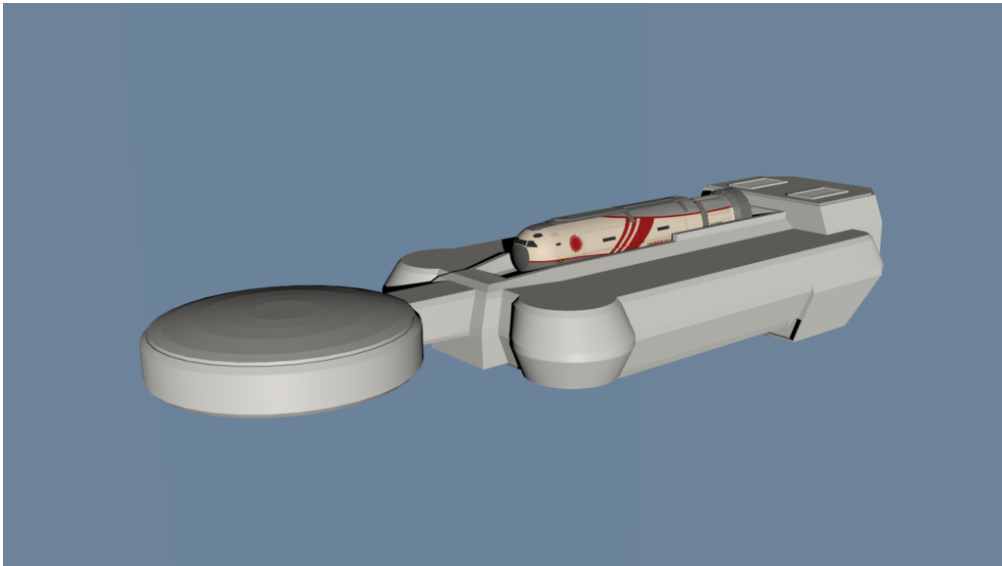

# Starship – 600ton Subsidized Liner

The Subsidized Liner comes in several variants. The most common being the standard Stellar-Class and the slightly modified Bastien-Class Liners. There is a [supplement](#) by Loren Wiseman on RPGNow detailing the ship in four variants, including Deckplans and Adventure Seeds.

600	<a href="#">Subsidized Liner</a>	12	2	1	3	3	199	one month	134.50	Model/2bis std	5	21	20	s10(s20)
-----	----------------------------------	----	---	---	---	---	-----	-----------	--------	----------------	---	----	----	----------

I have a problem with this ship, or – to be precise – with it's subcraft. According to TNE it sports a 10ton launch (a life boat by CT definition or customs) , CT assigns a 20ton launch

I will likely model the basic liner and at least the Mercenary Cruiser variant (similar to the ship detailed in the MegaTraveller Supplement [Assignment: Vigilante](#) available via [RPGNow](#)).

There are still a few models I am eager to make and the Liner is no exception. It is in the very early stages of blocking out the vessel, but a tiny preview is due today. See...

Below: an older image now superceded by the above.